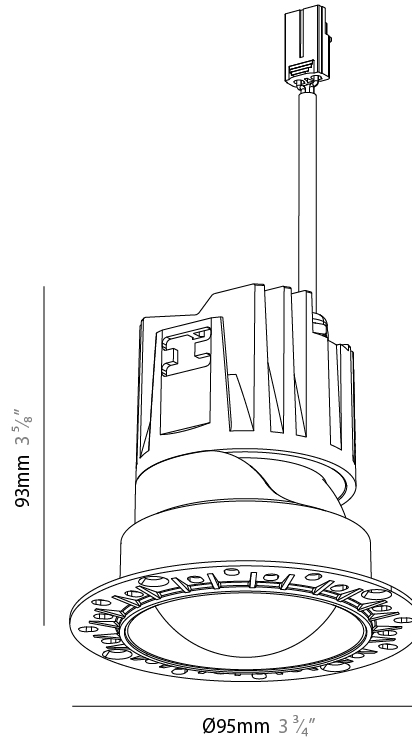

GENERAL

Series: Bioniq Evo
Partner: Prolicht
Division: Architectural
Installation: Trimless
Product Type: Downlight
Mounting Location: Ceiling
Light Distribution: Adjustable / Direct

PHYSICAL

Aperture Sizes - Downlights: 3"
Shape: Round
Diameter (mm): 95
Diameter (in): 3 3/4
Height (mm): 93
Depth (mm): 105
Height (in): 3 5/8
Depth (in): 4 1/8
Ceiling Thickness (mm): 10 - 50
Ceiling Thickness (in): 3/8 - 1 15/16
Weight (kg): 0.3
Fixture Finish: [SSR / BKV / CWI / CRY / HAB / UFT / ITA / RUA / FTG / MYG / LOD / PUS / FRO / FUP / KIA / POP / BLS / SPG / MEY / GOH / CHC / COM / ABZ / JAG / OBR / MOS / ROR](#)
Fixture Material: Extruded Aluminum
Cut-out Measurements: Ø 75mm/2 15/16"

ELECTRICAL

Lamp Type: LED (Zhaga Standard)
Input Wattage (W): 12.3
Total Output Wattage (W): 10.9
Dimming: Non-dimming / DALI Dimming / MATTER Dimming
Driver Included: No
Driver Location: Remote
Driver Type: Constant Current - Universal
Driver Class: Class 2
Constant Current (MA): 350mA
Upon Request: 0-10V Dimming / Phase Dimming

LED

Color Temperature (°K): 2700-6500 Tunable White
Max. Delivered Lumen (lm): Max 1119
Nominal Lumen (lm): Max 1495
CRI: >90 CRI
Efficiency (%): 90.8
Lamp Life (hrs): 50000

OPTICAL

Beam Angle: [24 / 32 / 42](#)
Adjustability: Rotational 350° / Tilt 30°

RATINGS AND CERTIFICATIONS

Certified By: Certified for North American Standards
IP rating: IP65
Glare Rating: ≤ 10

PROJECT
TYPE
SPECIFIER
QUANTITY
DATE