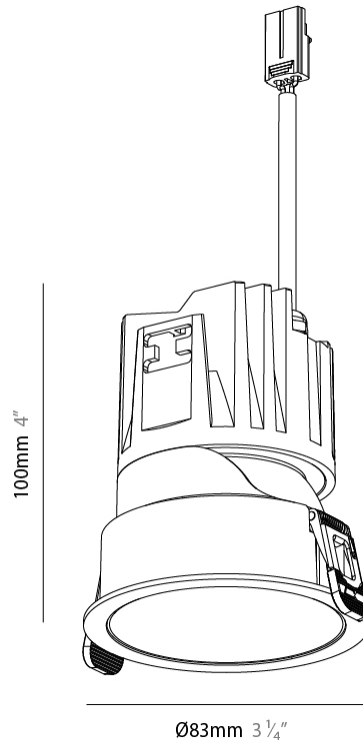

GENERAL

Series: Bioniq Evo
Partner: Prolicht
Division: Architectural
Installation: Recessed
Product Type: Downlight
Mounting Location: Ceiling
Light Distribution: Adjustable / Direct

PHYSICAL

Aperture Sizes - Downlights: 3"
Shape: Round
Diameter (mm): 83
Diameter (in): 3 1/4
Height (mm): 100
Depth (mm): 105
Height (in): 4
Depth (in): 4 1/8
Ceiling Thickness (mm): 2 - 20
Ceiling Thickness (in): 1/16 - 13/16
Weight (kg): 0.3
Fixture Finish: SSR / BKV / CWI / CRY / HAB / UFT / ITA / RUA / FTG / MYG / LOD / PUS / FRO / FUP / KIA / POP / BLS / SPG / MEY / GOH / CHC / COM / ABZ / JAG / OBR / MOS / ROR
Fixture Material: Extruded Aluminum
Cut-out Measurements: Ø 75mm/2 15/16"

ELECTRICAL

Lamp Type: LED (Zhaga Standard)
Input Wattage (W): 12.3
Dimming: Non-dimming / DALI Dimming / MATTER Dimming
Driver Included: No
Driver Location: Remote
Driver Type: Constant Current - Universal
Driver Class: Class 2
Constant Current (MA): 350mA
Upon Request: 0-10V Dimming / Phase Dimming

LED

Color Temperature (°K): 2700-6500 Tunable White
Max. Delivered Lumen (lm): Max 1119
Nominal Lumen (lm): Max 1495
CRI: >90 CRI
Efficiency (%): 90.8
Lamp Life (hrs): 50000

OPTICAL

Beam Angle: 24 / 32 / 42
Adjustability: Rotational 350° / Tilt 30°

RATINGS AND CERTIFICATIONS

Certified By: Certified for North American Standards
IP rating: IP65
Glare Rating: ≤ 10