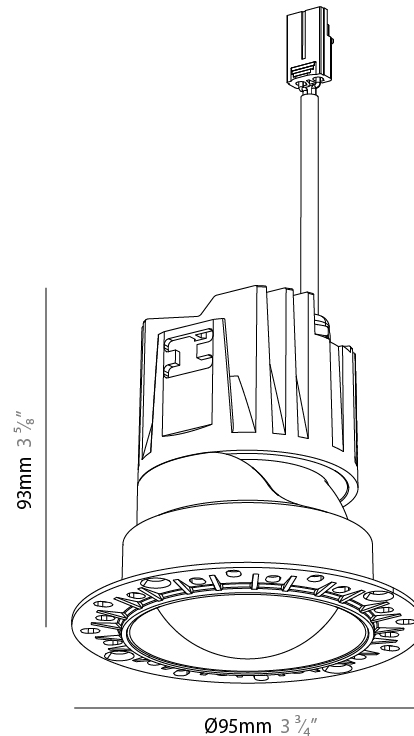

GENERAL

Series: Bioniq Evo
Partner: Prolicht
Division: Architectural
Installation: Trimless
Product Type: Downlight
Mounting Location: Ceiling
Light Distribution: Adjustable / Direct

PHYSICAL

Aperture Sizes - Downlights: 3"
Shape: Round
Diameter (mm): 95
Diameter (in): 3 3/4
Height (mm): 93
Depth (mm): 105
Height (in): 3 5/8
Depth (in): 4 1/8
Ceiling Thickness (mm): 10 - 50
Ceiling Thickness (in): 3/8 - 1 15/16
Weight (kg): 0.3
Fixture Finish: [BLK](#) / [WHI](#) / [ARB](#) / [CHR](#)
Fixture Material: Extruded Aluminum
Cut-out Measurements: Ø 75mm/2 15/16"

ELECTRICAL

Lamp Type: LED (Zhaga Standard)
Input Wattage (W): 12.3
Total Output Wattage (W): 10.9
Dimming: Non-dimming / DALI Dimming / MATTER Dimming
Driver Included: No
Driver Location: Remote
Driver Type: Constant Current - Universal
Driver Class: Class 2
Constant Current (MA): 350mA
Upon Request: 0-10V Dimming / Phase Dimming

LED

Color Temperature (°K): 2700-6500 Tunable White
Max. Delivered Lumen (lm): Max 1119
Nominal Lumen (lm): Max 1495
CRI: >90 CRI
Efficiency (%): 90.8
Lamp Life (hrs): 50000

OPTICAL

Beam Angle: [24](#) / [32](#) / [42](#)
Adjustability: Rotational 350° / Tilt 30°

RATINGS AND CERTIFICATIONS

Certified By: Certified for North American Standards
IP rating: IP65
Glare Rating: ≤ 10

PROJECT	
TYPE	
SPECIFIER	
QUANTITY	
DATE