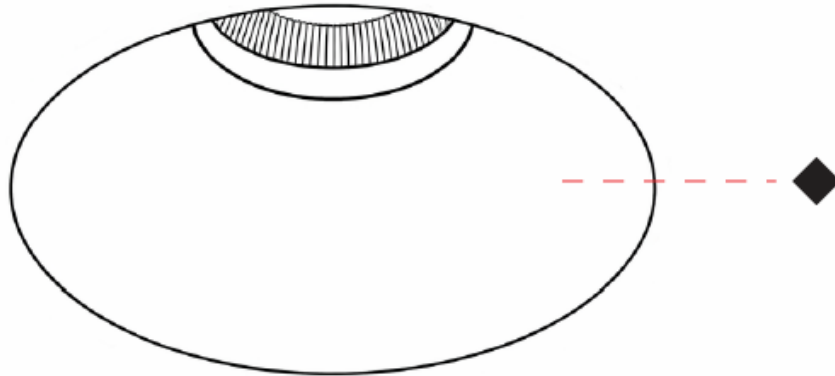

A350210-

PROJECT

TYPE

SPECIFIER

QUANTITY

DATE

A