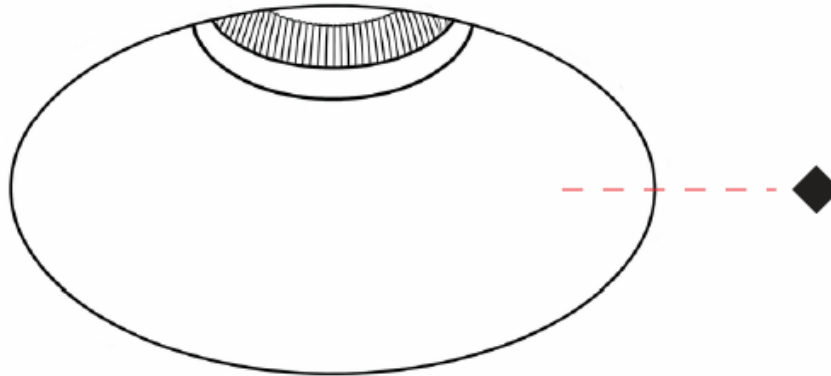

A350211-

PROJECT

TYPE

SPECIFIER

QUANTITY

DATE

A