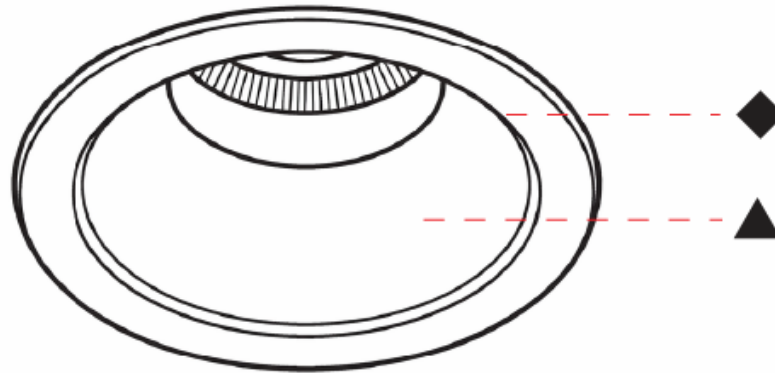

A350196-

PROJECT

TYPE

SPECIFIER

QUANTITY

DATE